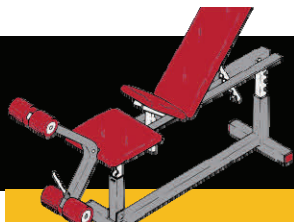

FITNESS STRENGTH

BOUNCING MEDICINE BALL

High quality rubberised medicine ball. These hollow synthetic balls are perfectly balanced for a range of activities with excellent grip and feel. Colour will vary between weight and batch.

SKU:
CSGMB

Weight:	Price:
1kg	19.90 NZD
2kg	25.00 NZD
3kg	27.00 NZD
4kg	36.00 NZD
5kg	45.00 NZD
6kg	54.00 NZD

AB SLINGS

Hanging Ab Slings by prime Fitness! These Hanging Ab Slings are made from heavy duty nylon with padded elbow sleeve pockets and an oversized attachment straps that fits nearly any bar or machine. Hanging Ab Slings isolate abs for total abdominal development. They encourage superior toning, trimming and conditioning of the entire abdominal area without lower back strain. They can also help a bad back by stretching the muscles and decompressing the spine, it easily attaches to any standard chin-up bar and, as shown, will even fit onto larger beams such as the pallet racking beams we have used! Extend you training today, and reach the next level!!!

SKU:
NANAS5001

Price:
39.00 NZD

FID ATTACHMENT SET

Fits to 430 FID Utility bench. Ideal for leg and arm exercises. 6 over sized foam rollers for the leg developer. Olympic sleeves detachable for standard plates. Heavy duty powdercoated steel with durable, high density upholstery. Measures 900mm(l) x 520mm(w) x 800mm(h).

SKU:
PF430A

Price:
149.00 NZD

FID UTILITY BENCH

Flat/incline/decline and military pressing positions. Chrome siding rack. Over sized curl holder foam rollers. Heavy duty steel tubing construction with high quality metallic powder coating. Durable upholstery. When assembled measures 1320mm(l) x 720mm(w) x 1100mm(h).

SKU:
PF328UB

Price:
169.00 NZD

WEIGHT BENCH WITH ARM CURL & BUTTERFLY

Adjustable to incline, flat or decline. Removable arm curl pad. Leg curl option. Butterfly arm exerciser. Strong steel frame construction. Comfortable padded seat & adjustable backrest. Overall width (without a bar) 155 cms. Width between uprights 86 cms.

SKU:
FMH5309B

Price:
179.00 NZD

DELUXE INVERSION TABLE

It can be folded up when not in use. It also has comfortable foam rollers to support the ankles. The bench has 3 levels of inversion and adjusts for different heights - accordingly it can be used by people varying in height from 147cm - 196cm and up to 136kg in weight.

SKU:
FMH3209

Price:
259.00 NZD

DELUXE FID UTILITY BENCH

Flat/incline/decline and military pressing positions. Chrome siding bar. Dual action leg developer. Includes arm curl accessory. Over sized curl leg holder foam rollers. Heavy duty steel tube construction with metallic powder coating. High density upholstery. Measures 1800mm(l) x 680mm(w) x 1100mm(h).

SKU:
PF330UB

Price:
269.00 NZD

POWER CAGE

Heavy duty steel tubing provides sturdy safety. Bar catches distribute weight evenly on upright. Easy adjustment of catches and spotters. Optional attachments lat/low, row, dips and UB. High quality metallic powder coating. Measures 1300mm(l) x 1150mm (w) x 2100mm(h).